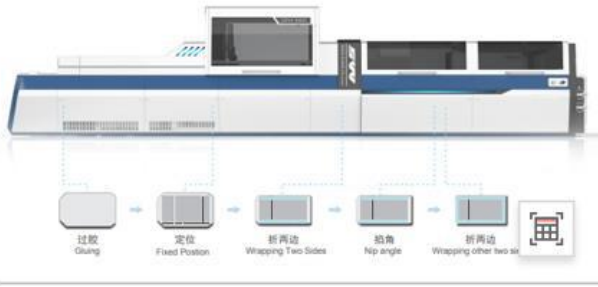

COMBINED CRAFT F LOW LINE